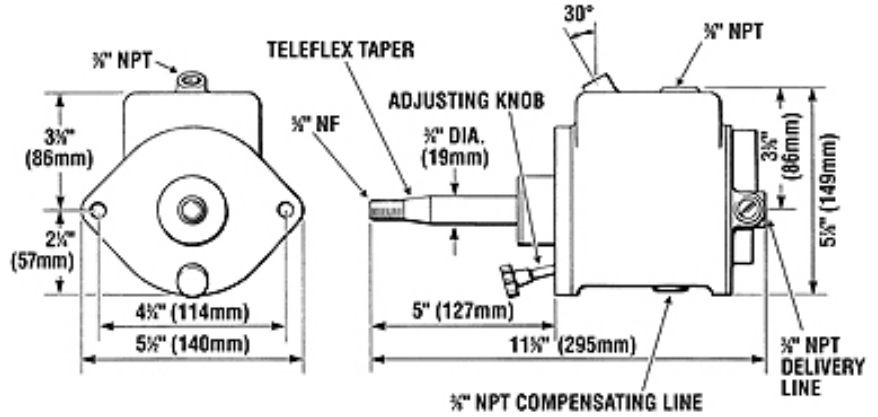

# CAPILANO HELM PUMPS 1250V, 1275V & 1350

A unique variable displacement feature on the 1250V and 1275V helms allows the helms-person to adjust the amount of steering wheel turns to their preference within a predetermined range. The 1350 helm is a fixed displacement pump.