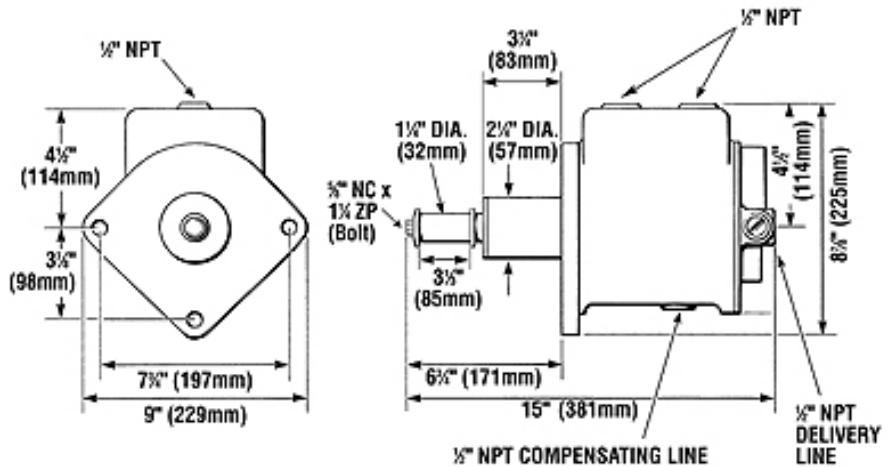

# CAPILANO HELM PUMPS 1250V, 1275V & 1350

A unique variable displacement feature on the 1250V and 1275V helms allows the helms-person to adjust the amount of steering wheel turns to their preference within a predetermined range. The 1350 helm is a fixed displacement pump.

**1250V & 1275V Helm Pumps**

**1350 Helm Pump**