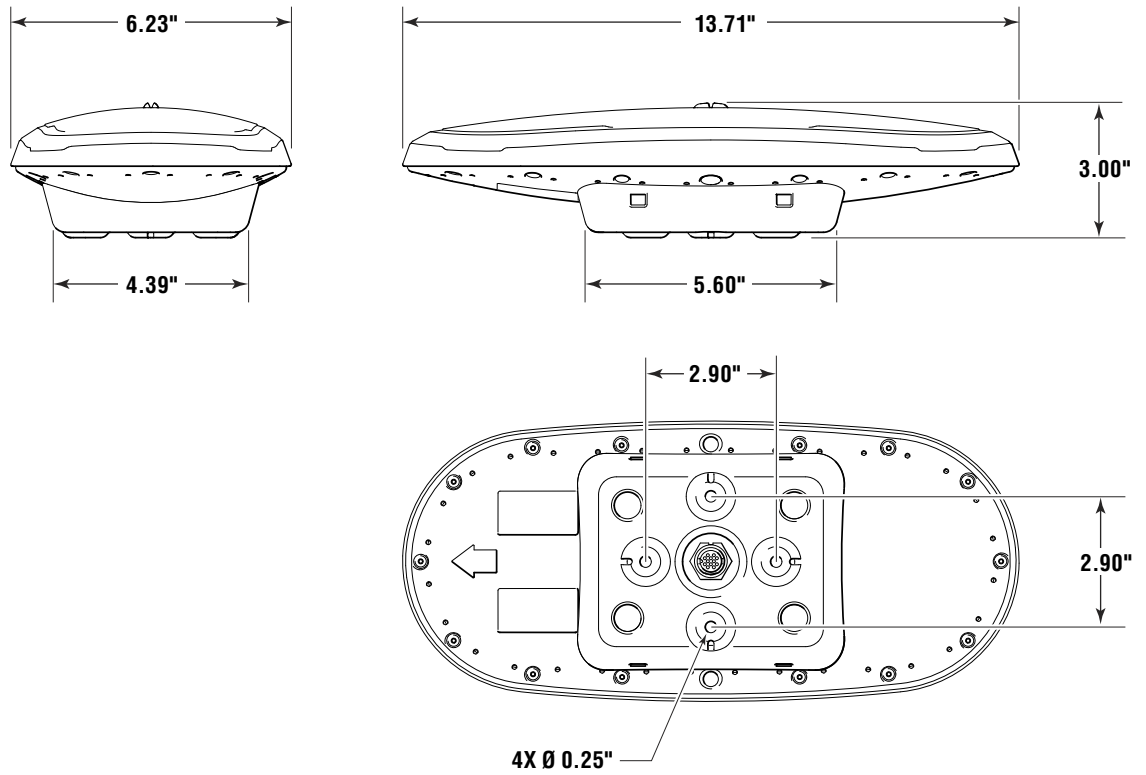

2.4.3 Surface mount dimensions

Figure 2-3. Sensor with low profile mount accessory dimensions.

Figure 2-4. Sensor with high profile mount accessory dimensions.