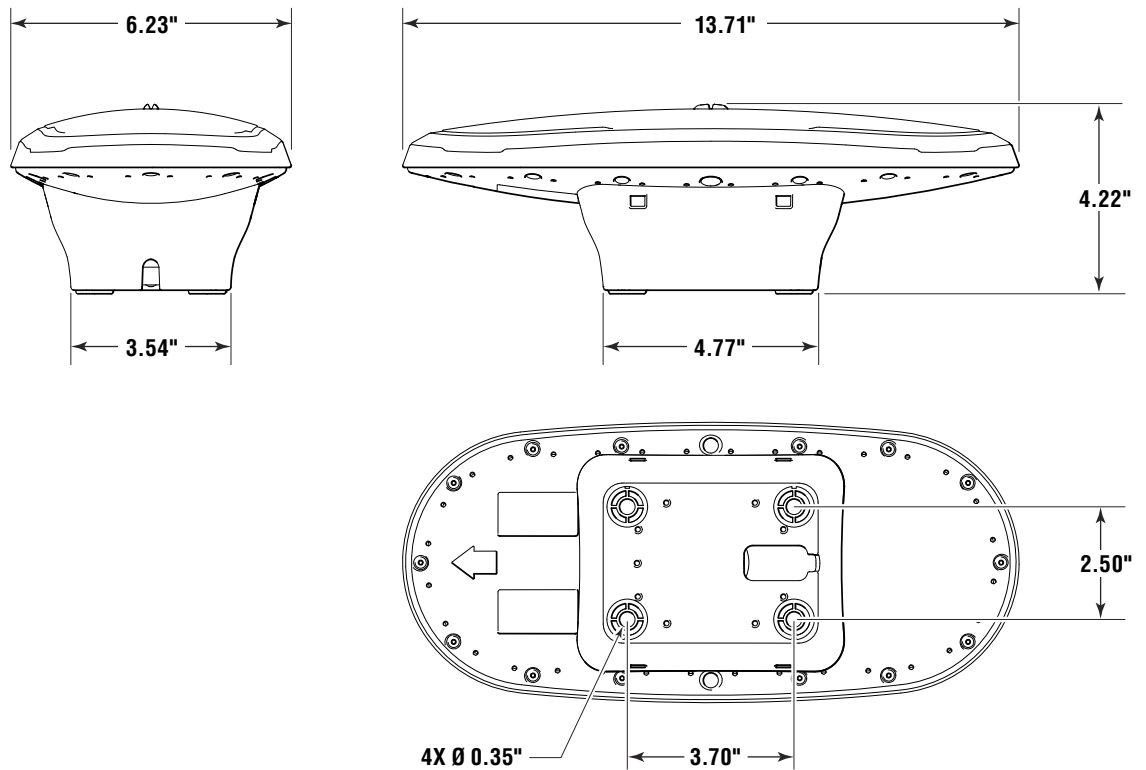

2.4.3 Surface mount dimensions

Figure 2-3. Sensor with low profile mount accessory dimensions.

Figure 2-4. Sensor with high profile mount accessory dimensions.